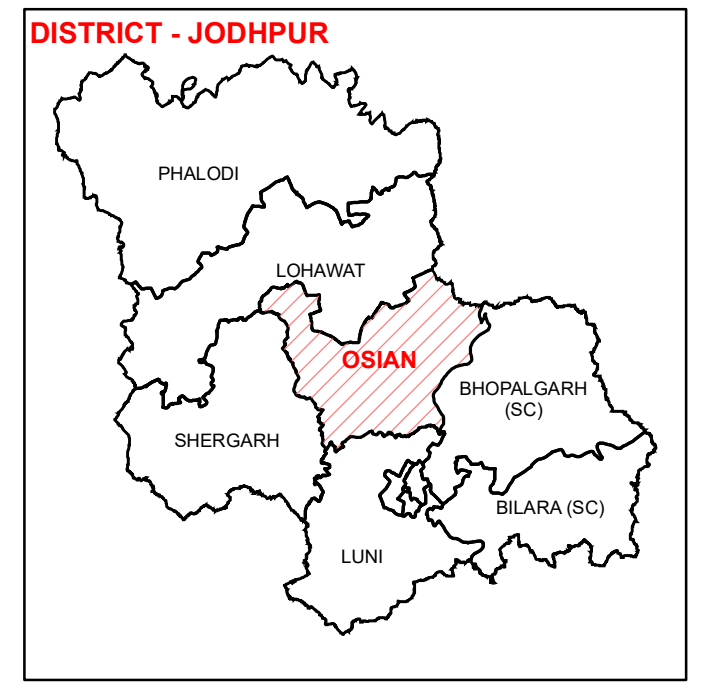

# ASSEMBLY CONSTITUENCY - OSIAN-125

## DISTRICT - JODHPUR

### Legend

- Ⓣ Tehsil Headquarter
- Ⓡ ILR Headquarter
- Ⓟ Patwar Circle Headquarter
- Tehsil Name Tehsil Boundary
- ILR Circle Name ILR Circle Boundary
- Patwar Circle Boundary Patwar Circle Boundary
- Village Name Village Boundary