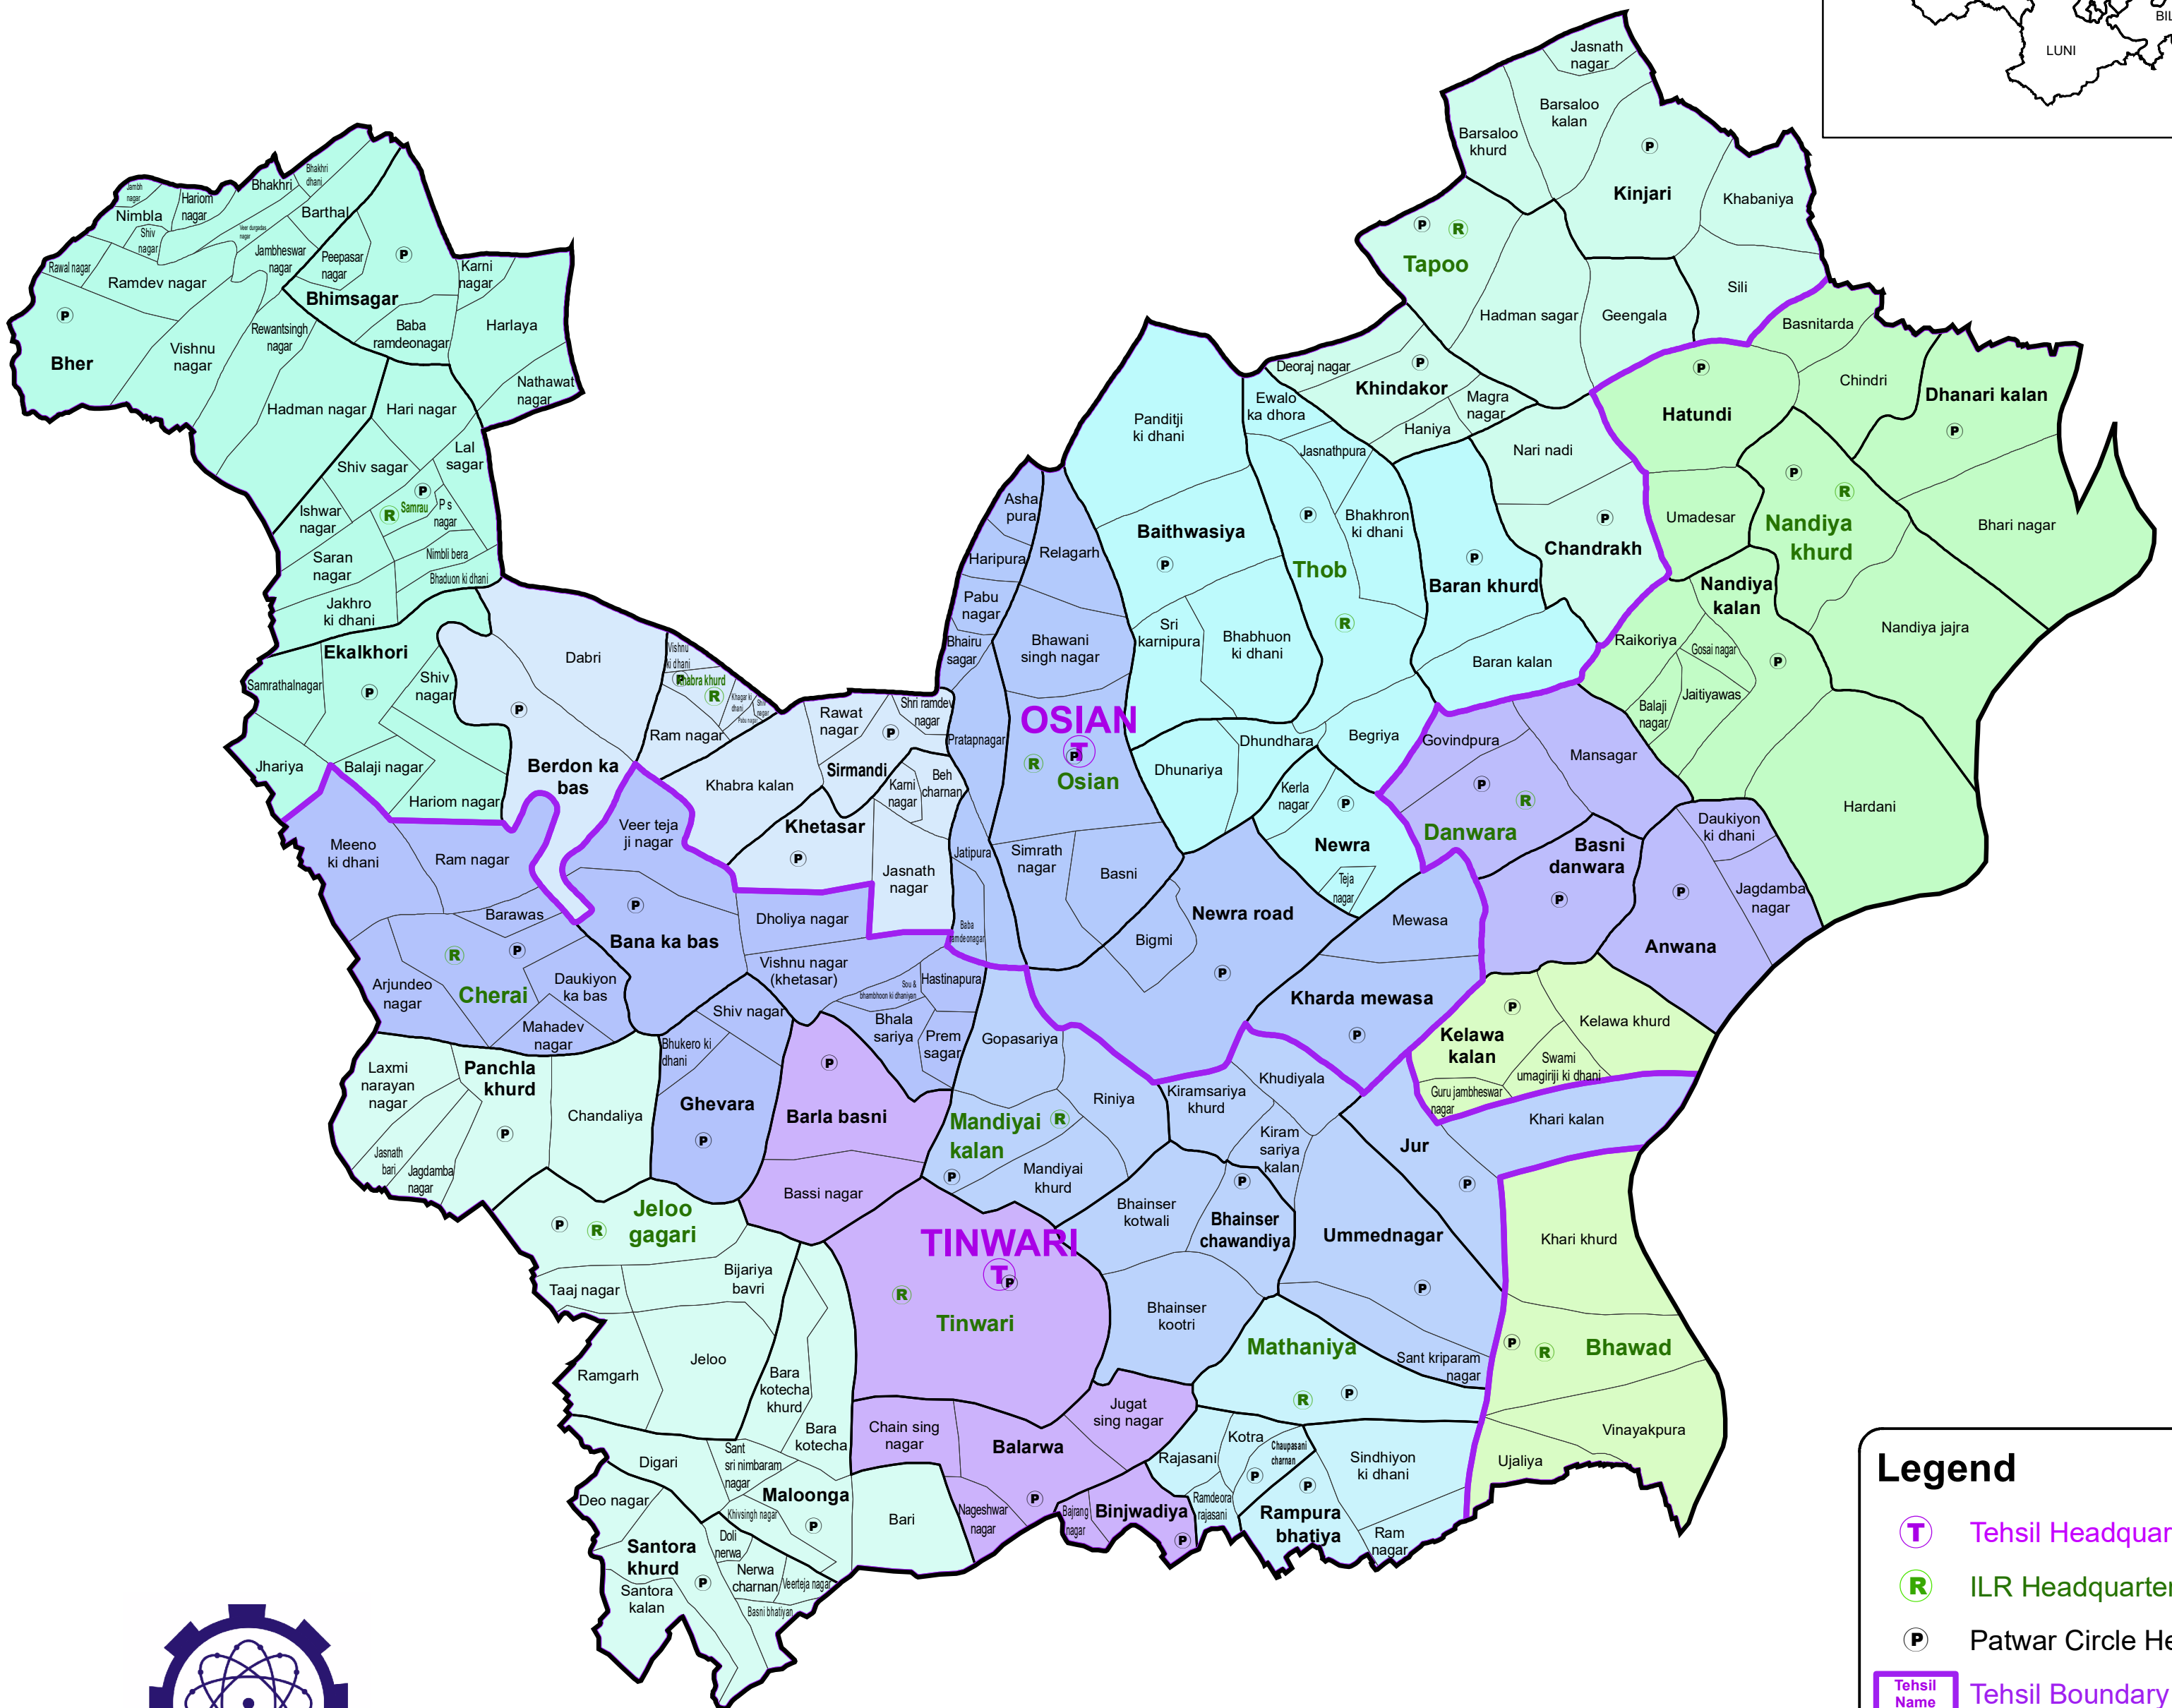

# ASSEMBLY CONSTITUENCY - OSIAN-125

## DISTRICT - JODHPUR

### Legend

- Ⓣ Tehsil Headquarter
- Ⓡ ILR Headquarter
- Ⓟ Patwar Circle Headquarter
- Tehsil Name Tehsil Boundary
- ILR Circle Name ILR Circle Boundary
- Patwar Circle Boundary Patwar Circle Boundary
- Village Name Village Boundary